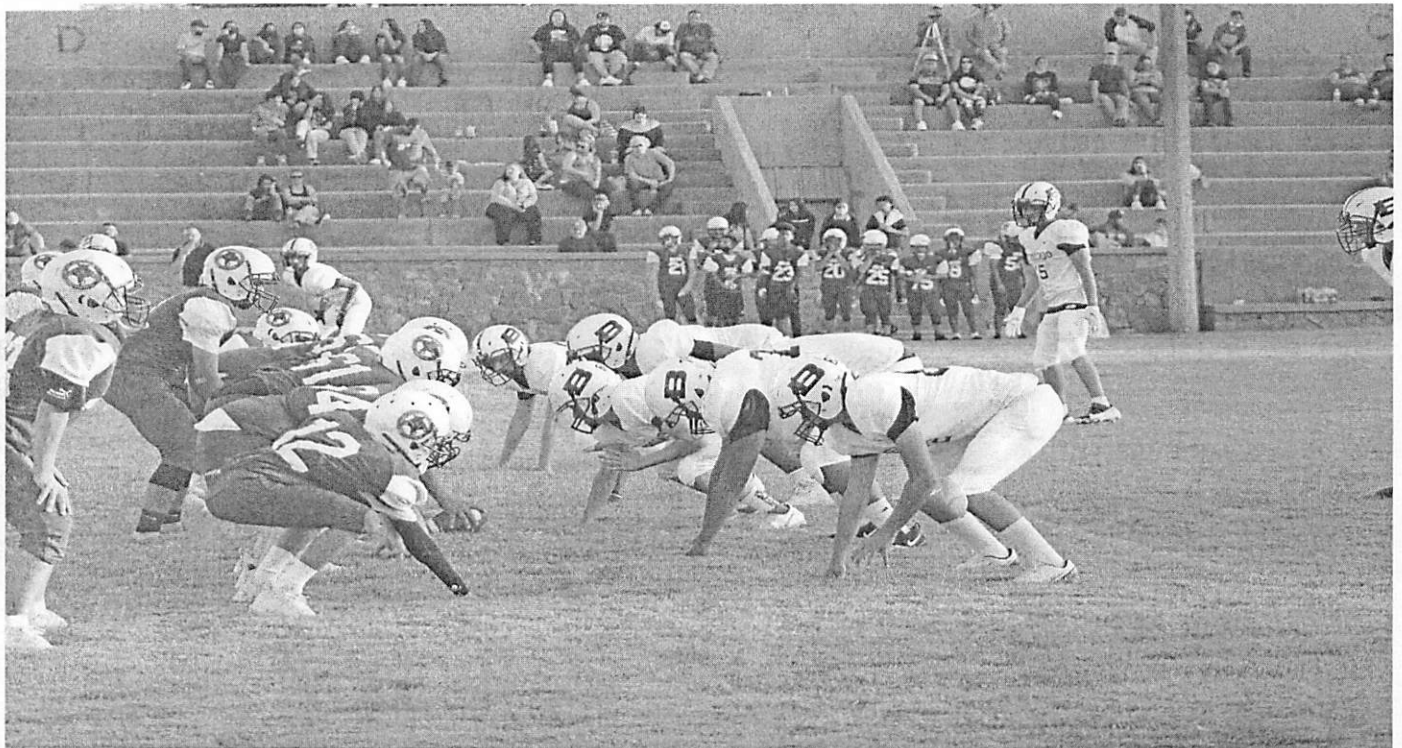

BMS Band enjoying the football game

BMS 7th Grade Girls Basketball Schedule

7th Grade Berrendo Girls Basketball Schedule

| Date | Time | Opponent | Location |
|------------|---------|----------------------------------|-------------|
| 10/26/2021 | 4:00PM | Mesa MS | Berrendo MS |
| 10/28/2021 | 4:00PM | Mt. View MS | Berrendo MS |
| 10/30/2021 | 10:00AM | Sierra MS | Berrendo MS |
| 11/2/2021 | 4:00PM | Mt. View MS | Mt. View MS |
| 11/4/2021 | 4:00PM | Mesa MS | Mesa MS |
| 11/6/2021 | 9:00AM | Girls RISD Basketball Tournament | Sierra MS |
| 11/9/2021 | 4:00PM | Sierra MS | Sierra MS |
| 11/11/2021 | 4:00PM | Mt. View MS | Mt. View MS |
| 11/16/2021 | 4:00PM | Mesa MS | Berrendo MS |
| 11/18/2021 | 4:00PM | Sierra MS | Berrendo MS |
| 11/29/2021 | 4:00PM | QF 4th @ 3rd | TBA |
| 11/30/2021 | 4:00PM | SF Winner of QF @ 2nd | TBA |
| 12/2/2021 | 5:30PM | Championship Winner of SF vs 1st | Roswell HS |